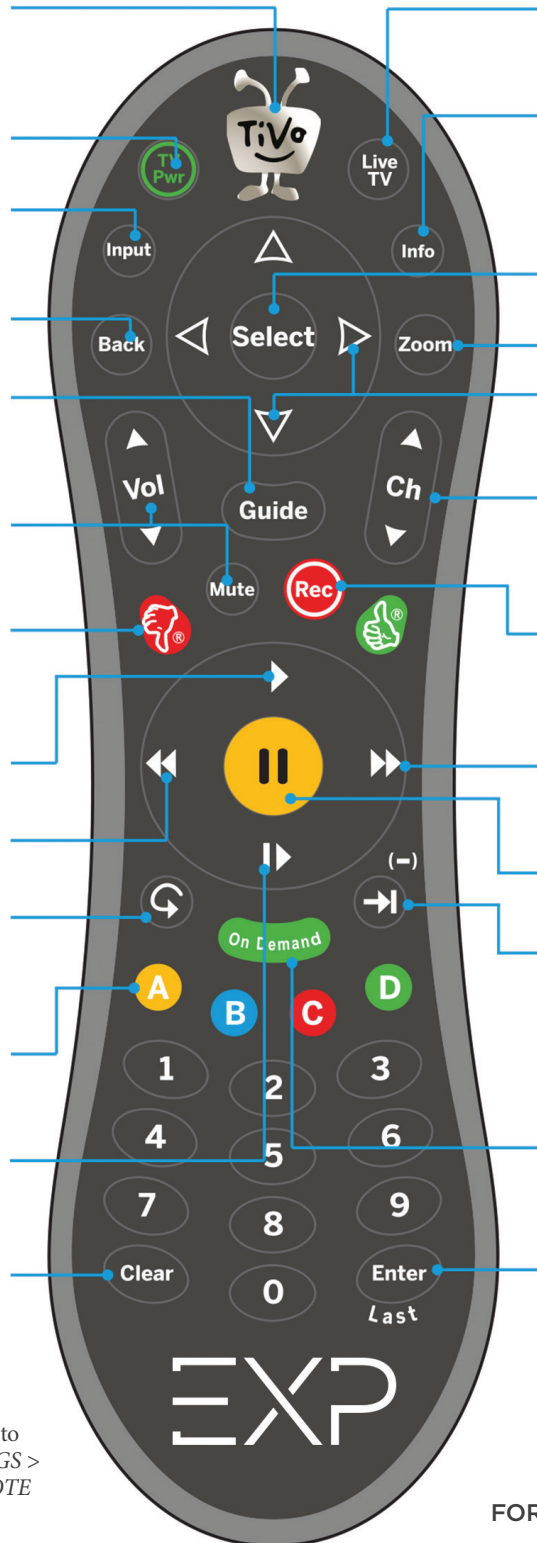

To program your remote, press the TiVo button to go to TiVo Home, then select **MENU > SETTINGS > REMOTE, CABLECARD & DEVICES > REMOTE CONTROL SETUP**. Follow the easy on-screen instructions.

FOR MORE REMOTE CONTROL TIPS, VISIT ARMSTRONGNEWIRE.COM/EXP