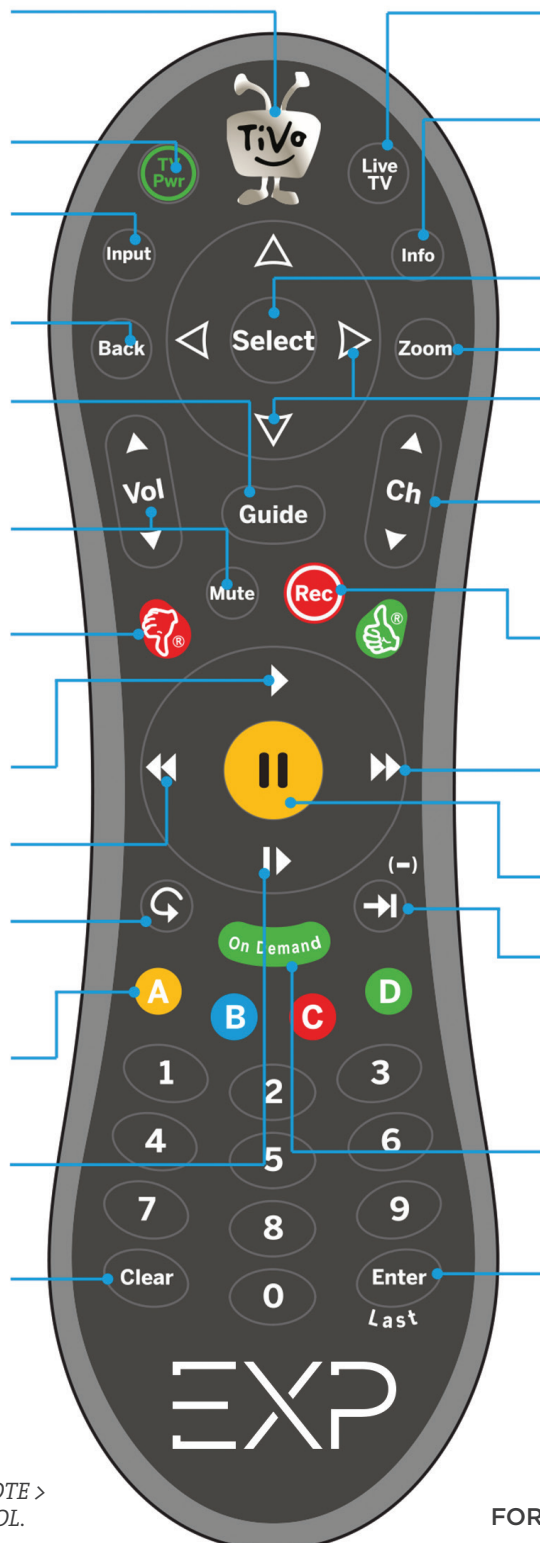

To program your remote, press the TiVo button to go to TiVo Central, then select **SETTINGS & MESSAGES > SETTINGS > REMOTE > CABLECARD & DEVICES > REMOTE CONTROL**. Follow the easy on-screen instructions.

FOR MORE REMOTE CONTROL TIPS, VISIT ARMSTRONGNEWIRE.COM/EXP